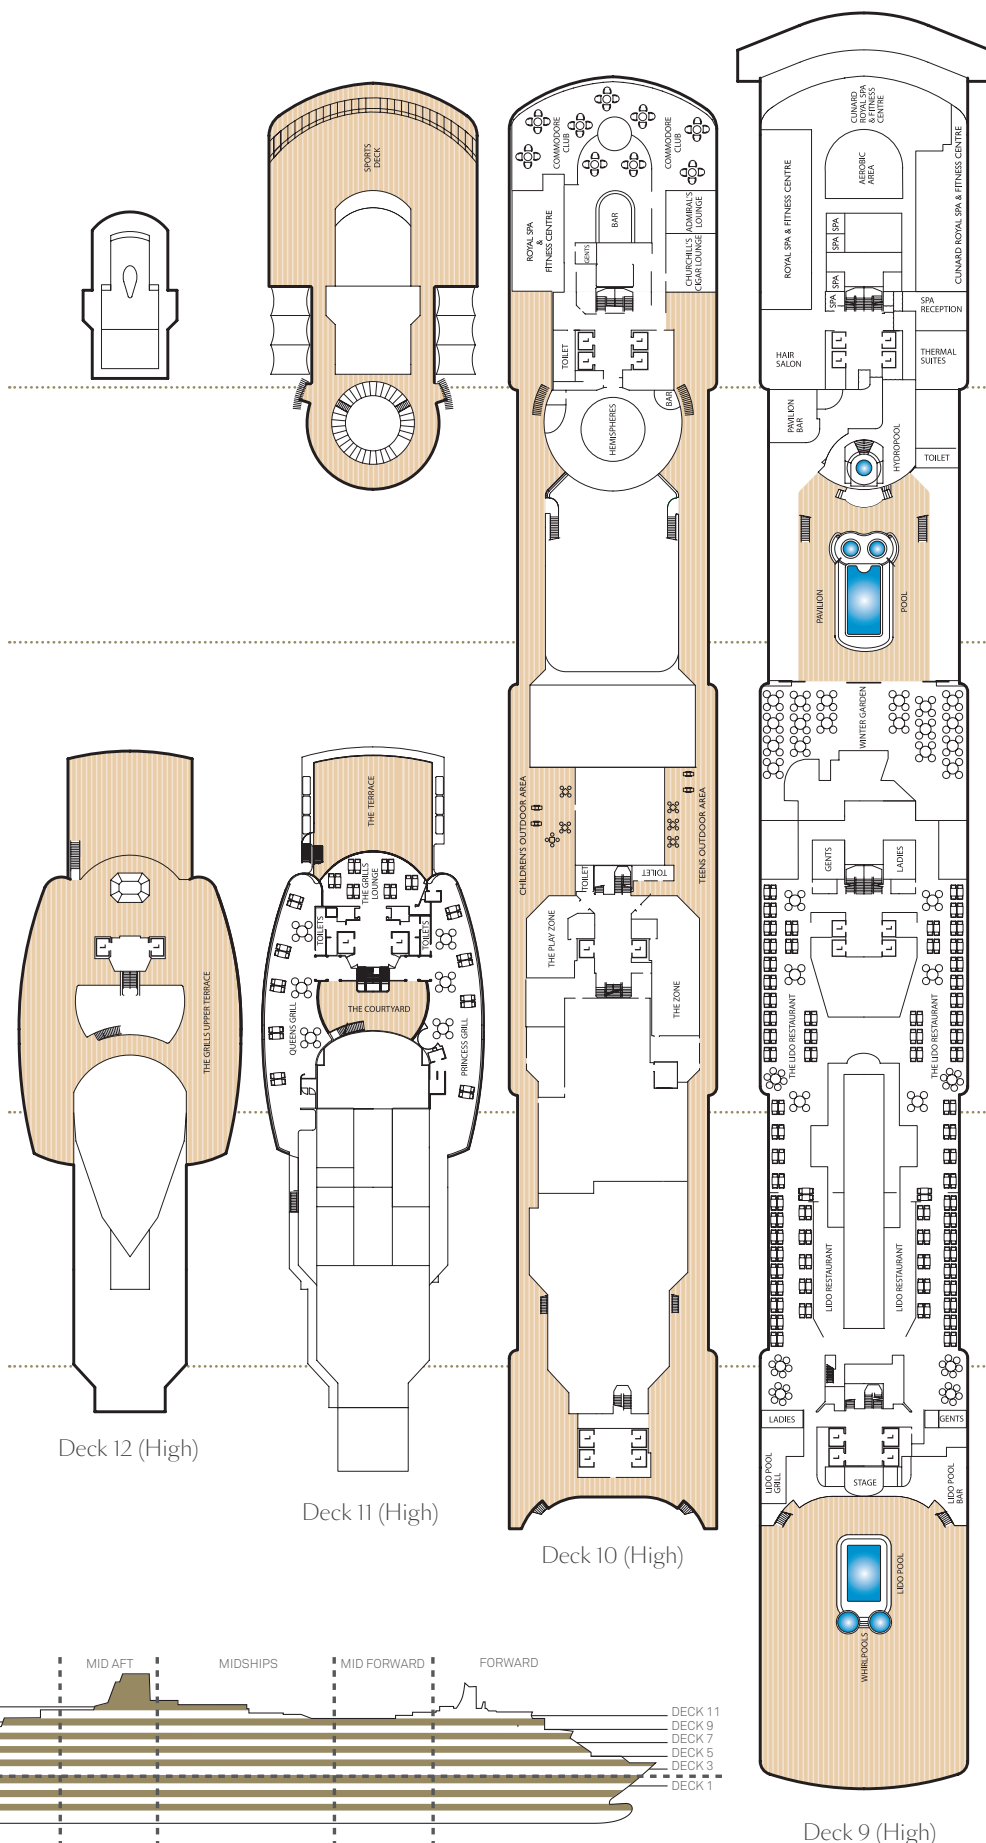

Forward/Aft High Decks 4,5,6,7,8 **BE**

Forward High Decks 4*,8 **BF**

Balcony (partially obstructed view)^x

Midships High Deck 5 **CA**

Midships High Deck 4, 5 **CB**

Oceanview

Forward High Deck 6 **EF**

Oceanview (obstructed view)^{*}

Midships High Deck 4 **FB**

Midships High Deck 4 **FC**

Deluxe Inside

Midships High Decks 6,8 **GA**

Standard Inside

Midships High Decks 4,5,6,7,8 **IA**

Aft High Decks 5,6,7 **ID**

Forward/Aft High Decks 4,5,6,8 **IE**

Forward High Decks 4,8 **IF**

Key to symbols

- L Lift
- † Indicates 2 lower berths and 1 upper berth
- + Indicates 3rd berth is a single sofa bed
- ‡ Indicates 3rd and 4th berth is a single sofa bed and one upper bed
- * Staterooms have views obstructed by lifeboats
- x Views partially obstructed by lifeboat mechanism
- ▲ Wheelchair accessible
- Staterooms 7.001 & 7.002 shaded by Bridge Wings
- ◆ Staterooms 6.003 & 6.004 have forward facing ocean views
- Staterooms 4.001-4.042, Deck 4 Forward, have metal fronted balconies