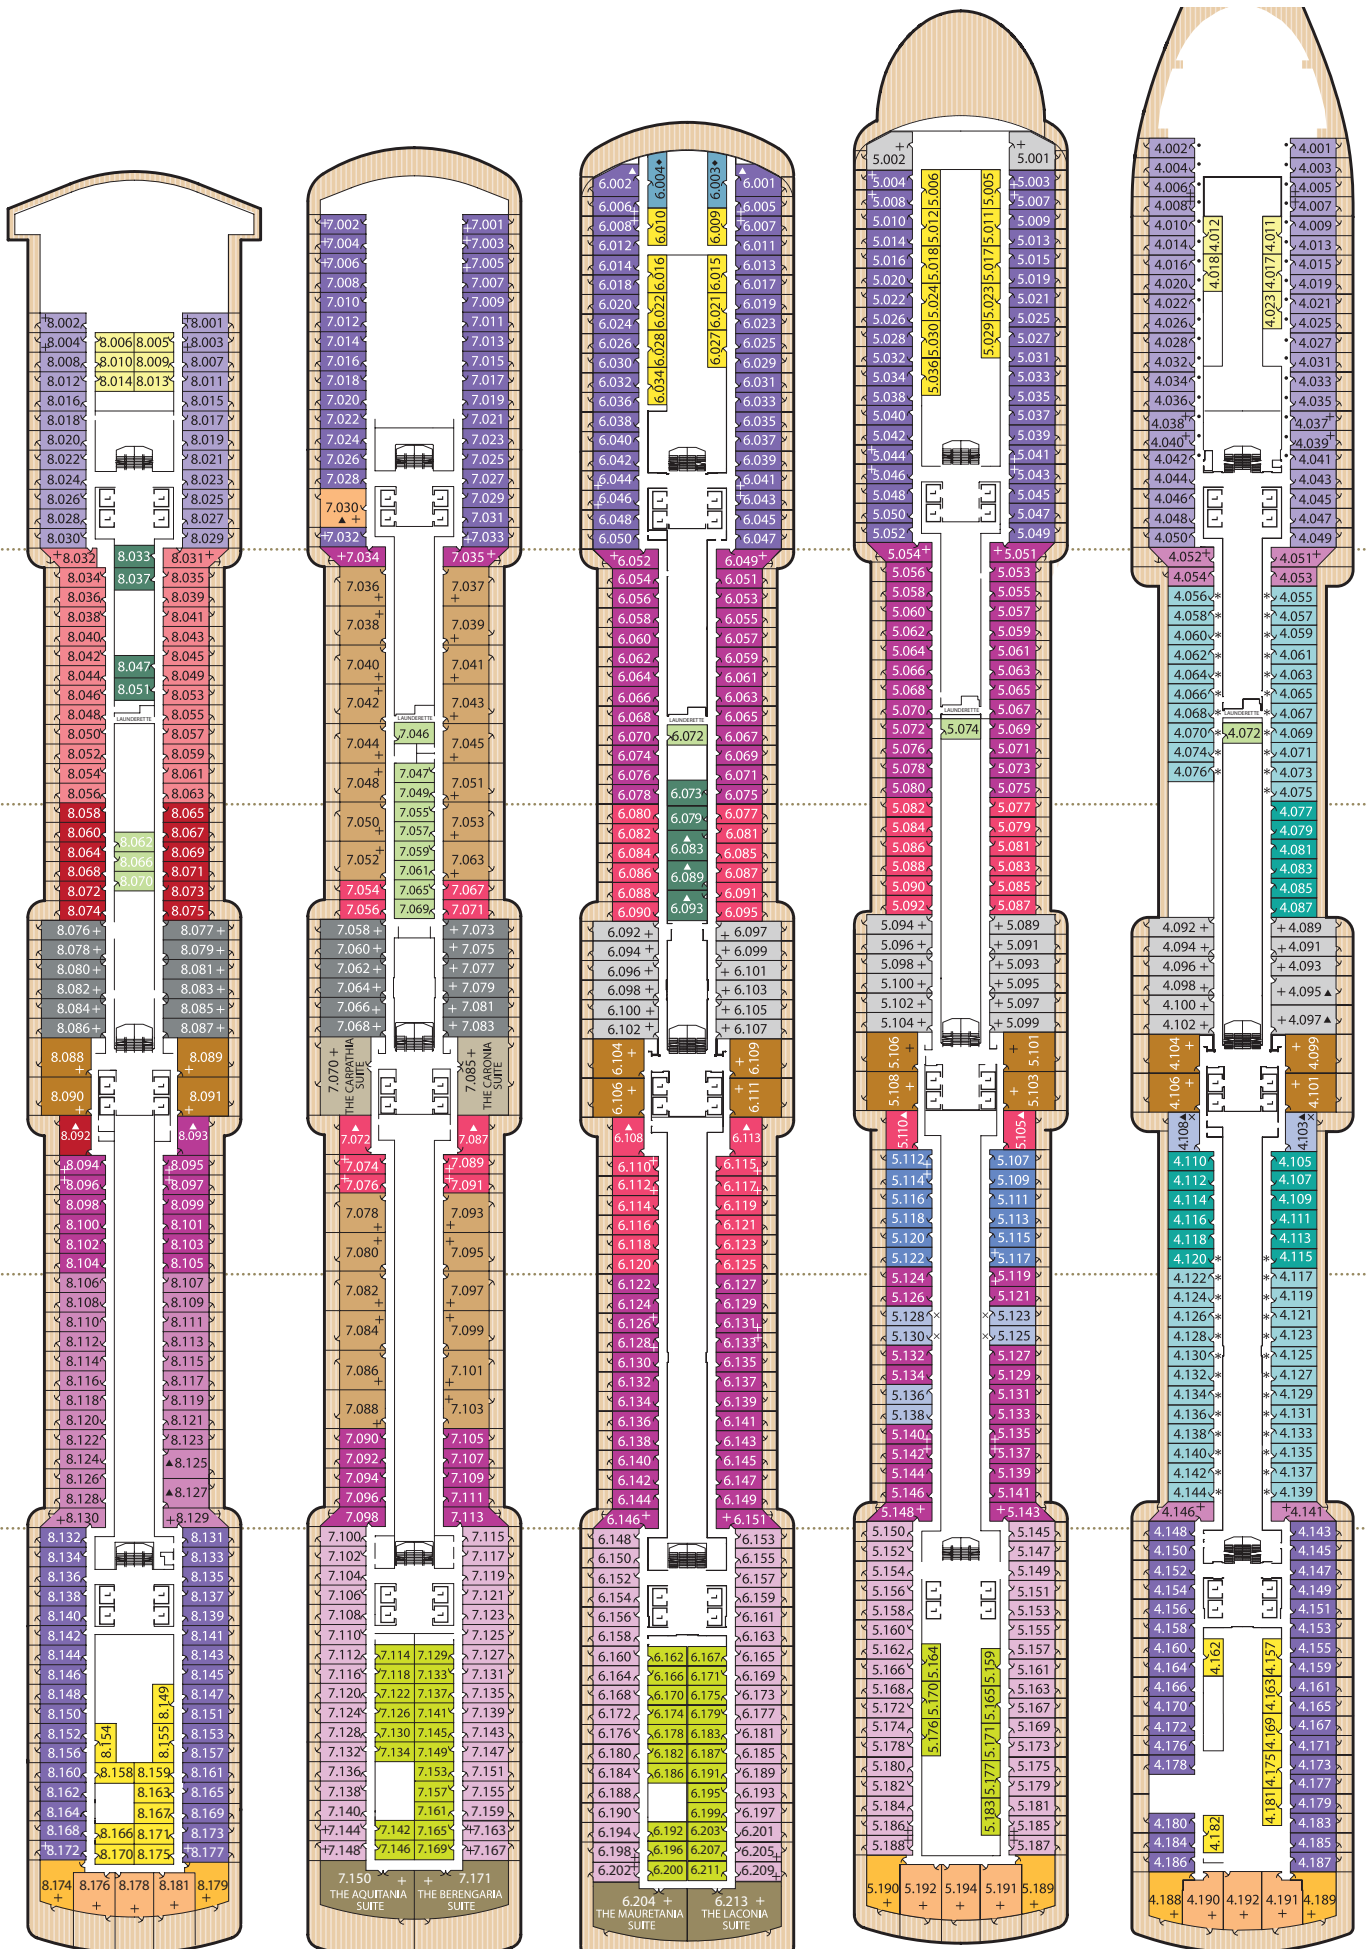

Forward/Aft High Decks 4,5,6,7,8 **BE**

Forward High Decks 4*,8 **BF**

Balcony (partially obstructed view)^x

Midships High Deck 5 **CA**

Midships High Deck 4, 5 **CB**

Oceanview

Forward High Deck 6 **EF**

Oceanview (obstructed view)^{*}

Midships High Deck 4 **FB**

Midships High Deck 4 **FC**

Deluxe Inside

Midships High Decks 6,8 **GA**

Standard Inside

Midships High Decks 4,5,6,7,8 **IA**

Aft High Decks 5,6,7 **ID**

Forward/Aft High Decks 4,5,6,8 **IE**

Forward High Decks 4,8 **IF**

Key to symbols

- L Lift
- † Indicates 2 lower berths and 1 upper berth
- + Indicates 3rd berth is a single sofa bed
- ‡ Indicates 3rd and 4th berth is a single sofa bed and one upper bed
- * Staterooms have views obstructed by lifeboats
- x Views partially obstructed by lifeboat mechanism
- ▲ Wheelchair accessible
- Staterooms 7.001 & 7.002 shaded by Bridge Wings
- ◆ Staterooms 6.003 & 6.004 have forward facing ocean views
- Staterooms 4.001-4.042, Deck 4 Forward, have metal fronted balconies