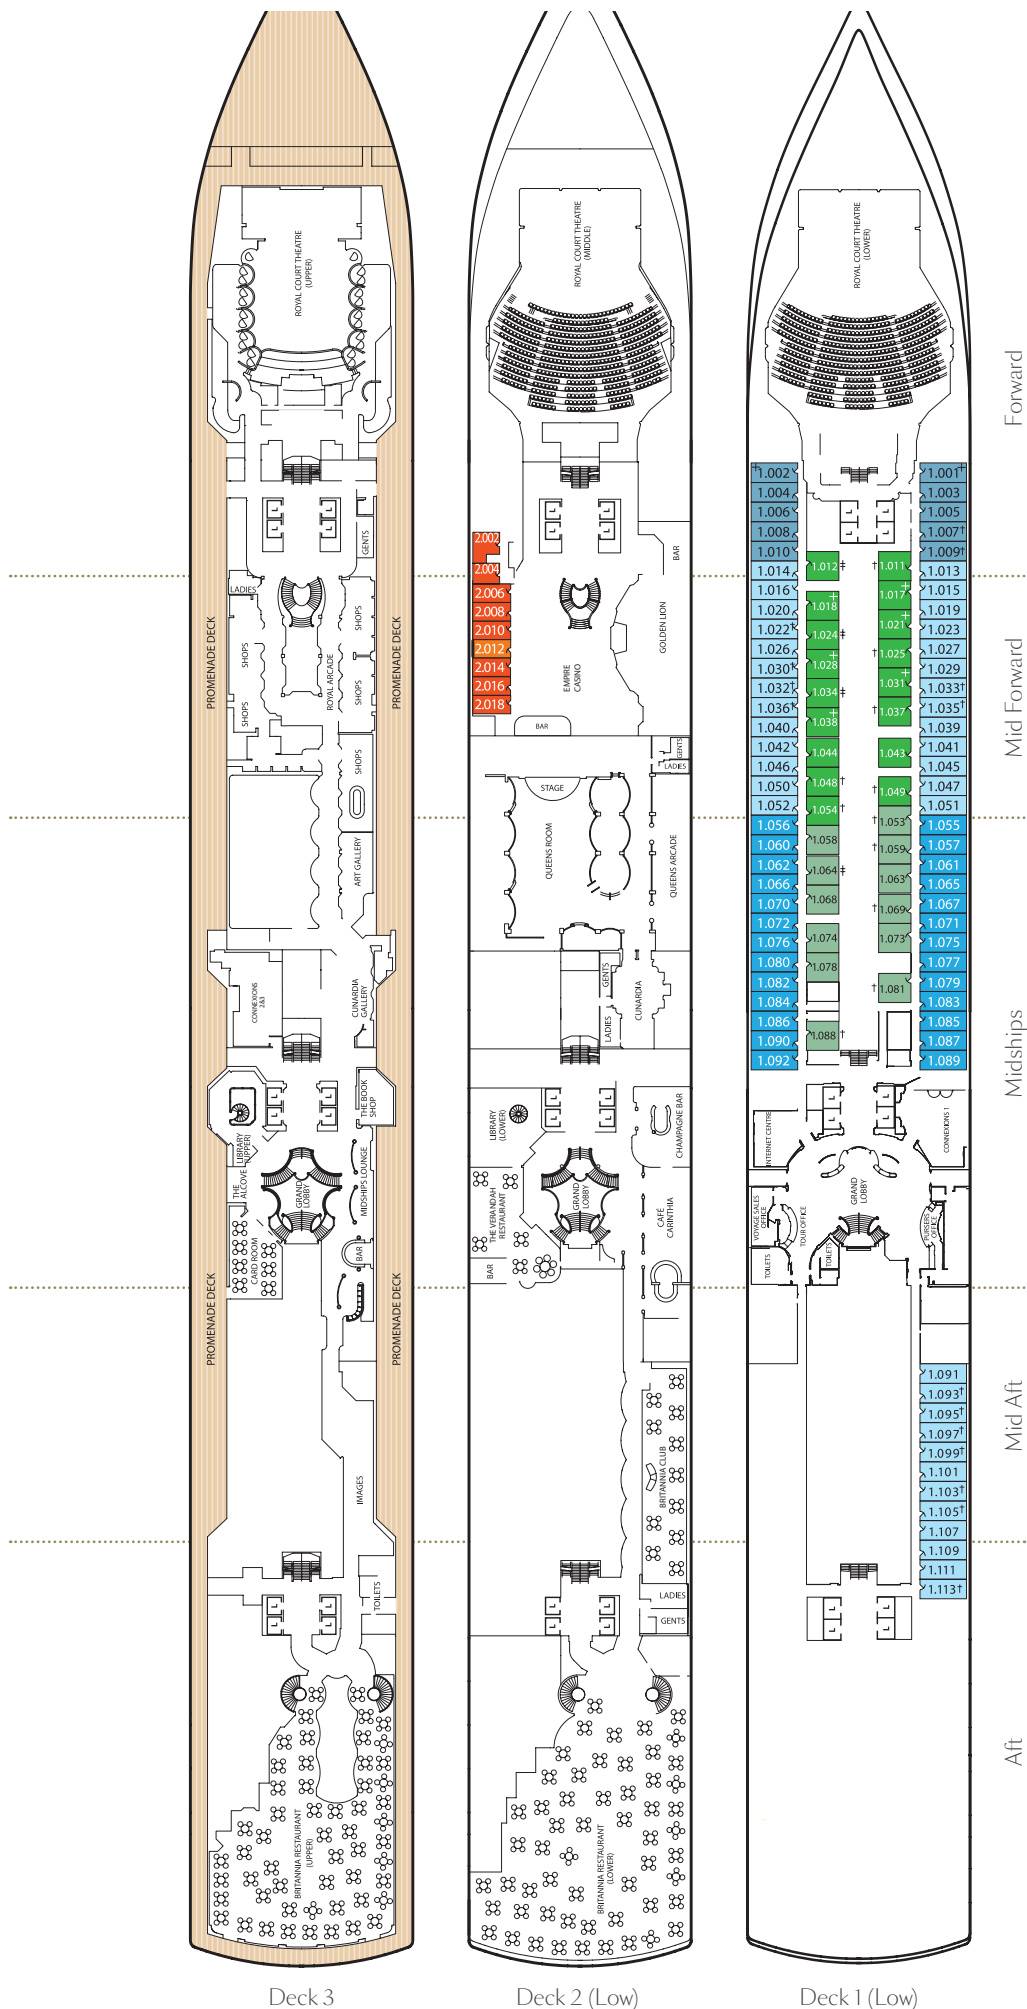

Forward High Decks 4,8 **IF**

Key to symbols

- L Lift
- † Indicates 2 lower berths and 1 upper berth
- + Indicates 3rd berth is a single sofa bed
- ‡ Indicates 3rd and 4th berth is a single sofa bed and one upper bed
- * Staterooms have views obstructed by lifeboats
- x Views partially obstructed by lifeboat mechanism
- ▲ Wheelchair accessible
- Staterooms 7.001 & 7.002 shaded by Bridge Wings
- ◆ Staterooms 6.003 & 6.004 have forward facing ocean views
- Staterooms 4.001-4.042, Deck 4 Forward, have metal fronted balconies

Oceanview	Low Deck 2	KC
Inside	Low Deck 2	LC

EB

EC

EF

GB

GC

KC

LC

Key to symbols

- L Lift
- † Indicates 2 lower berths and 1 upper berth
- + Indicates 3rd berth is a single sofa bed
- ‡ Indicates 3rd and 4th berth is a single sofa bed and one upper bed

Ship facts

Entered Service:	2007
Planned Refit:	May 2017
Country of Registry:	Bermuda
Speed:	23.7 knots
Guest Capacity:	2,057
No. of Crew:	981
Length Overall:	964.5 feet
Width:	106 feet
Draft:	25.9 feet

View Queen Victoria stateroom accommodation online at cunard.co.uk/qvstaterooms and virtual tours at cunard.co.uk/qvtours

Deck 3

Deck 2 (Low)

Deck 1 (Low)

Forward

Mid Forward

Midships

Mid Aft